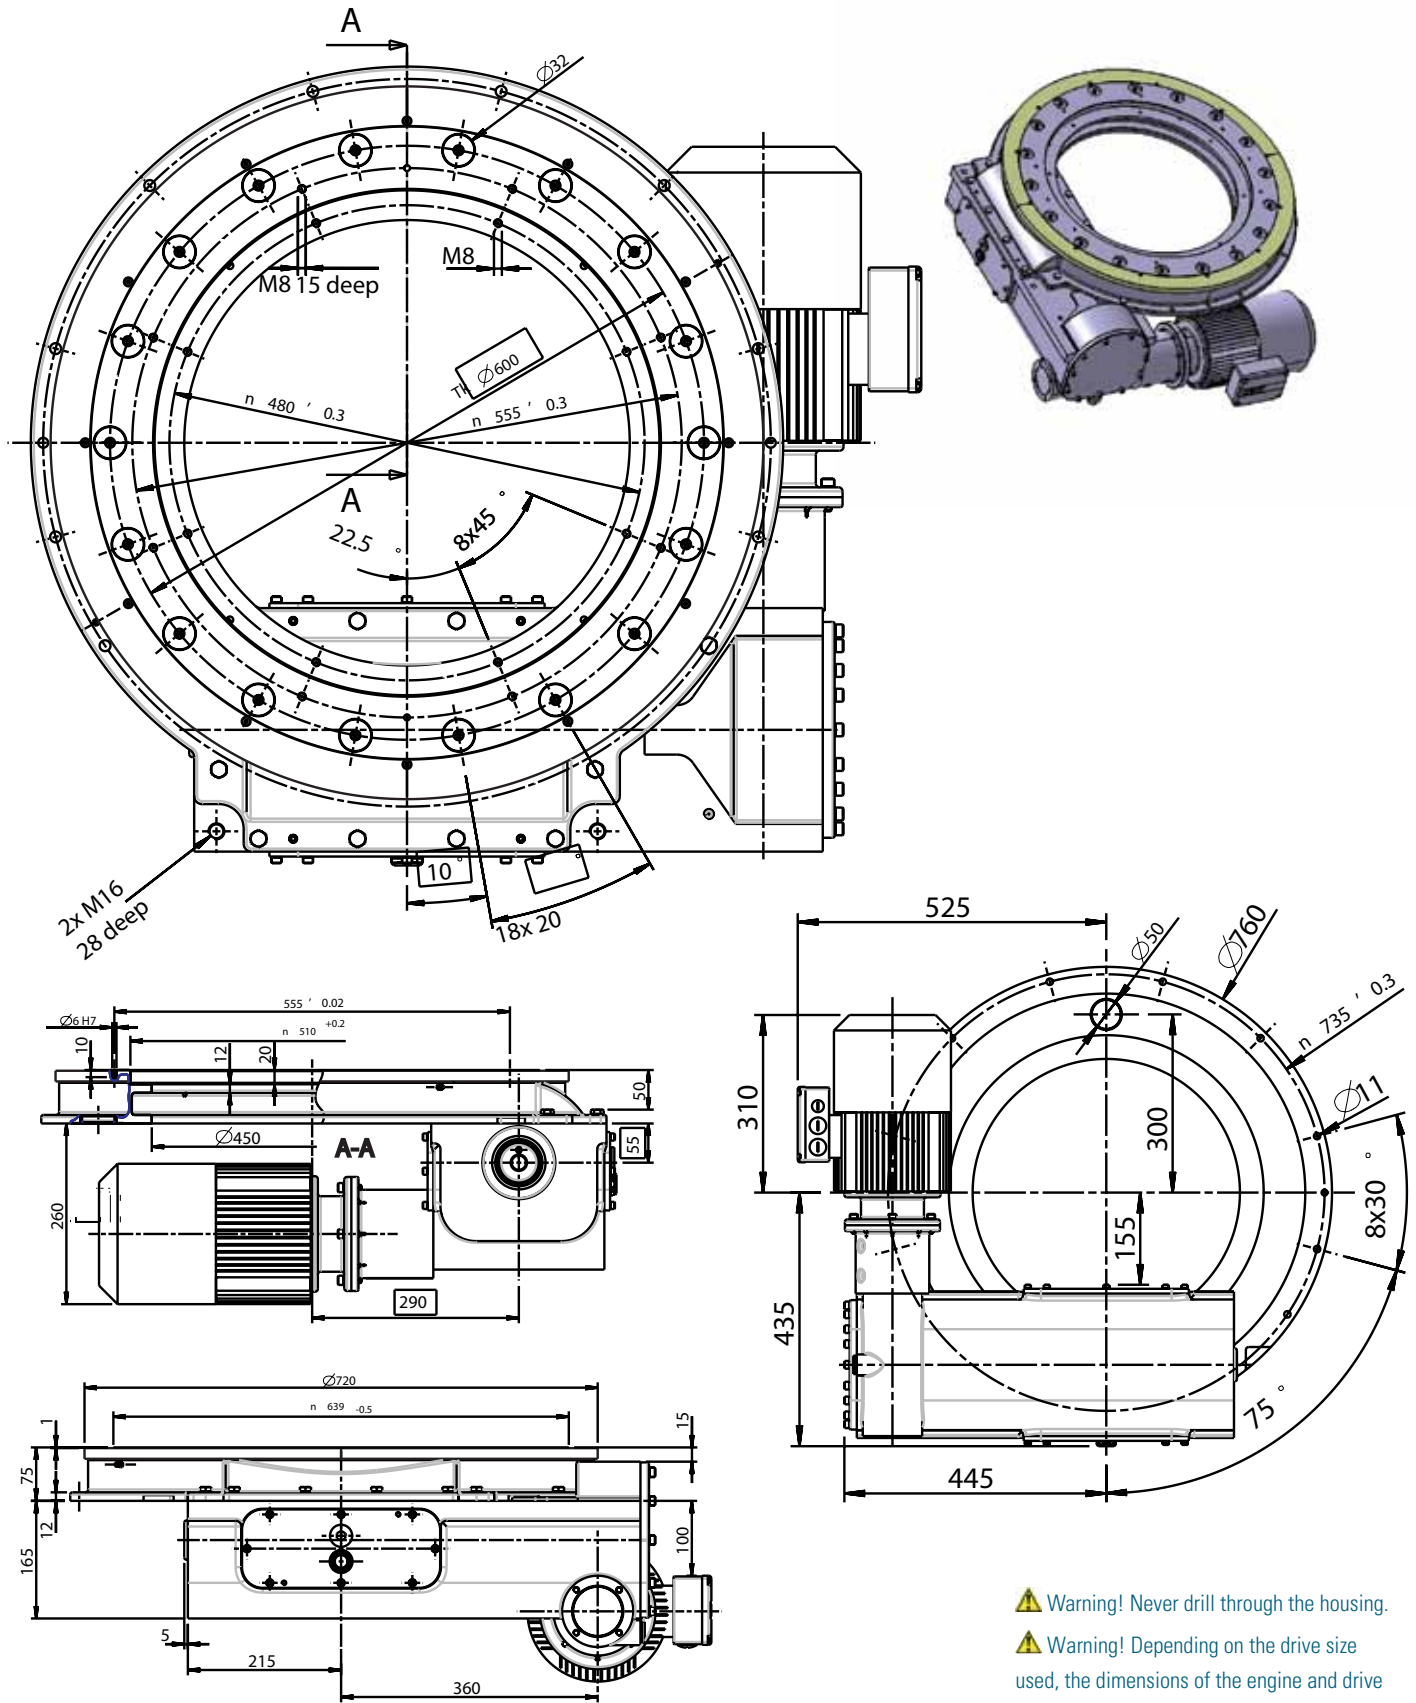

Ring Index Drives  
TSR Series

# TSR600 Dimensions

⚠ Warning! Never drill through the housing.  
 ⚠ Warning! Depending on the drive size used, the dimensions of the engine and drive may change.

# TSR1000 Dimensions

- ⚠ Warning! Never drill through the housing.
- ⚠ Warning! Depending on the drive size used, the dimensions of the engine and drive may change.

# TSR1400 Dimensions

- ⚠ Warning! Never drill through the housing.
- ⚠ Warning! Depending on the drive size used, the dimensions of the engine and drive may change.