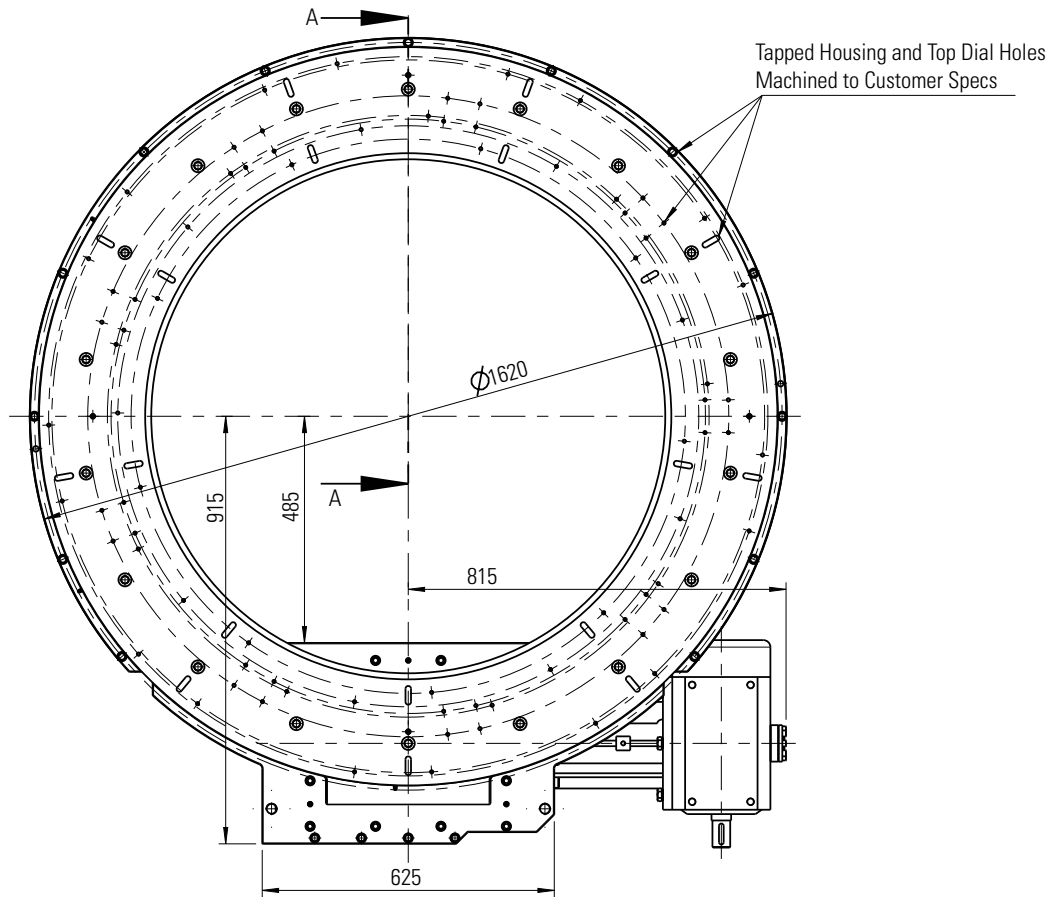

# TSR600 Dimensions

⚠ Warning! Never drill through the housing.  
 ⚠ Warning! Depending on the drive size used, the dimensions of the engine and drive may change.

# TSR1000 Dimensions

- ⚠ Warning! Never drill through the housing.
- ⚠ Warning! Depending on the drive size used, the dimensions of the engine and drive may change.

# TSR1400 Dimensions

- ⚠ Warning! Never drill through the housing.
- ⚠ Warning! Depending on the drive size used, the dimensions of the engine and drive may change.