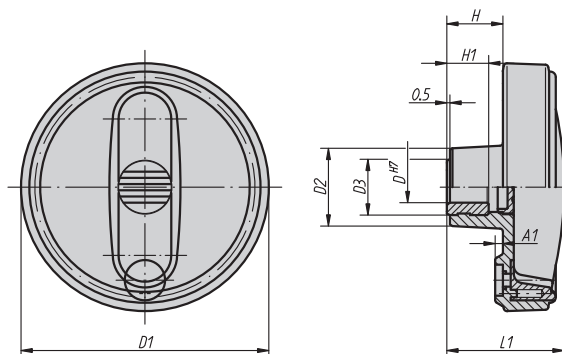

## HAND WHEELS

### Plastic | Without Handle | Inch and Metric

**NOVO-GRIP** by

Solid design with no spokes for safety. Firm sure ergonomic gripping with an attractive appearance. Made from dark grey thermoplastic. Steel parts have black oxide finish. Hub cover supplied to hide hub mounting.

#### INCH

Part # Without Handle	D	D1	D2	D3	A1	H	H1	L1
06262-1080CO	.375	3.15	.98	.75	.10	.69	.51	1.48
06262-2100CO	.375	3.94	1.10	.75	.12	.79	.51	1.73
06262-2100CP	.500	3.94	1.10	.75	.12	.79	.51	1.73
06262-3125CP	.500	4.92	1.38	.98	.16	.93	.73	2.09
06262-4160CP	.500	6.30	1.77	.98	.22	1.10	.73	2.54
06262-4160CQ	.625	6.30	1.77	.98	.22	1.10	.73	2.54

#### METRIC

Part # Without Handle	D mm	D1 mm	D2 mm	D3 mm	A1 mm	H mm	H1 mm	L1 mm
06262-108008	8	80	25	19	2.5	17.5	13	37.5
06262-210010	10	100	28	19	3	20	13	44
06262-210012	12	100	28	19	3	20	13	44
06262-312512	12	125	35	25	4	23.5	18.5	53
06262-416014	14	160	45	25	5.6	28	18.5	64.5
06262-416016	16	160	45	25	5.6	28	18.5	64.5